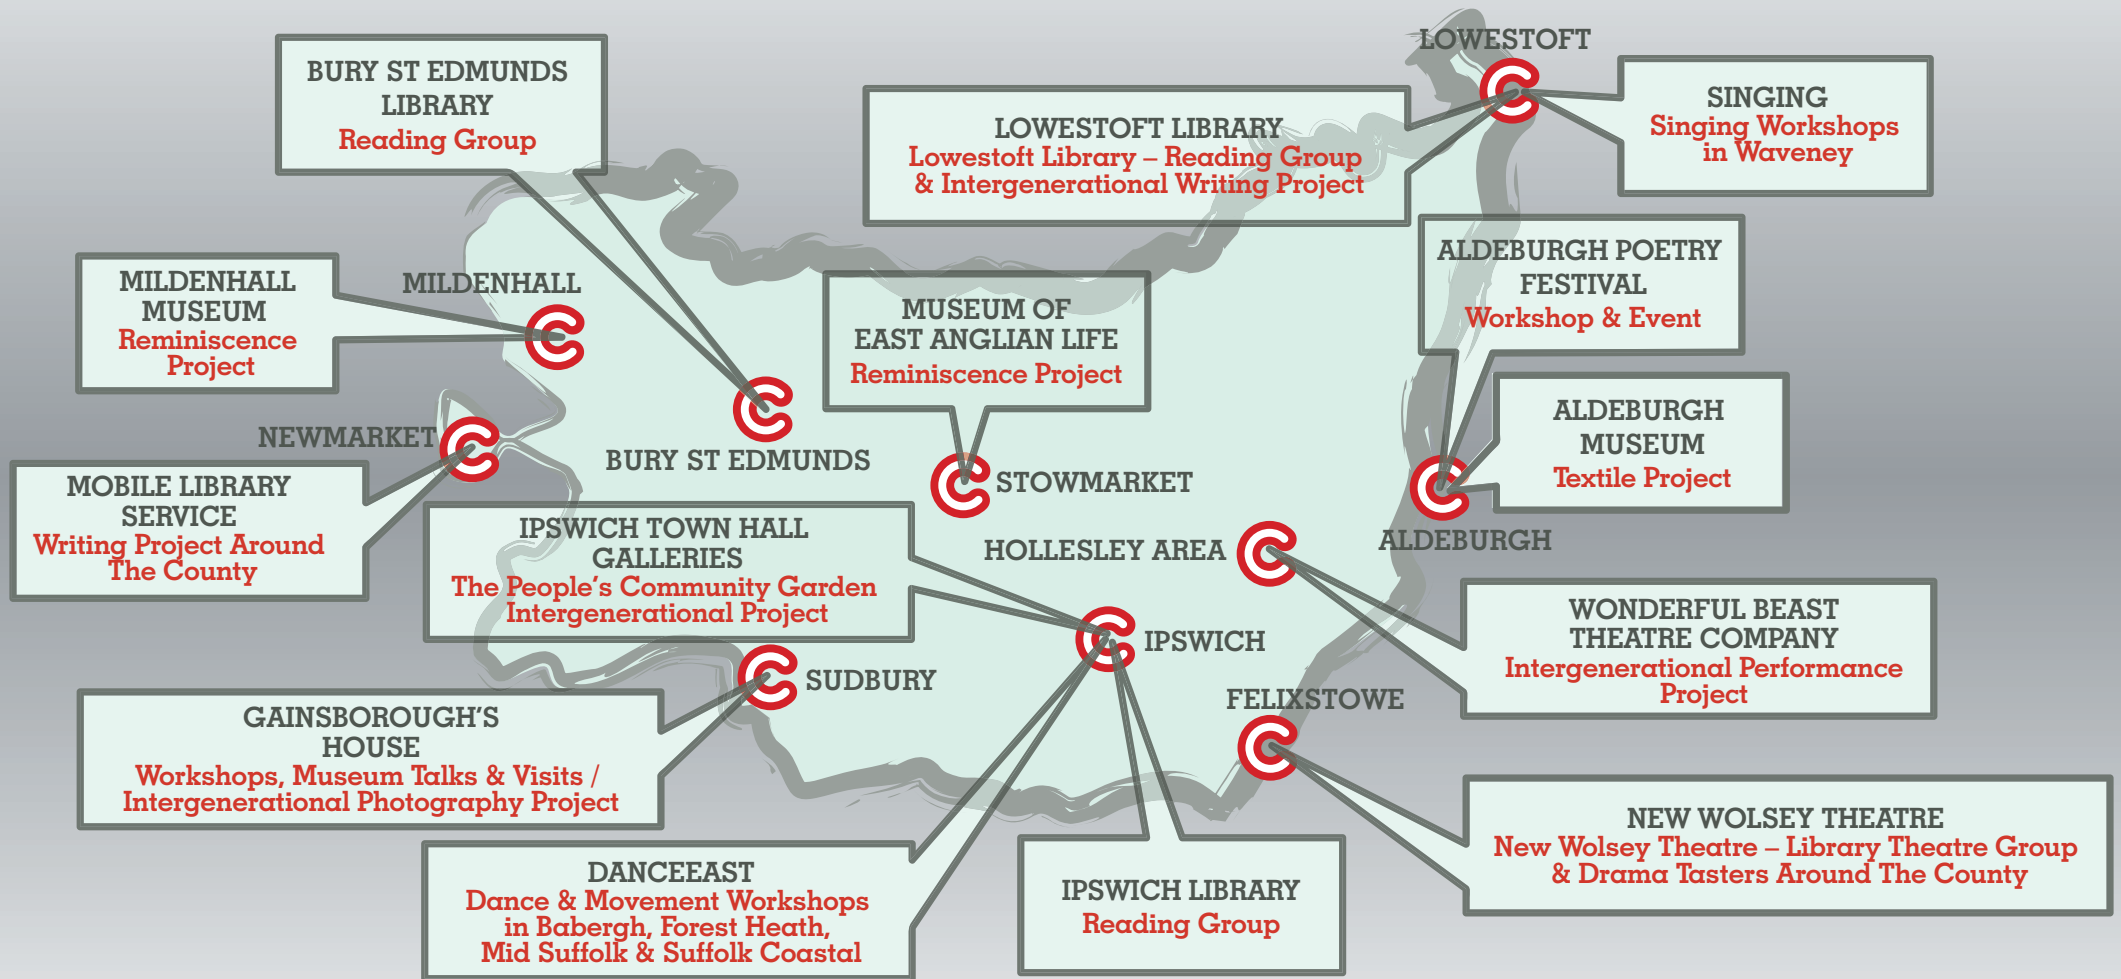

What's on? in your area...

More info? Call Hayley or Gabby
 01986 873955